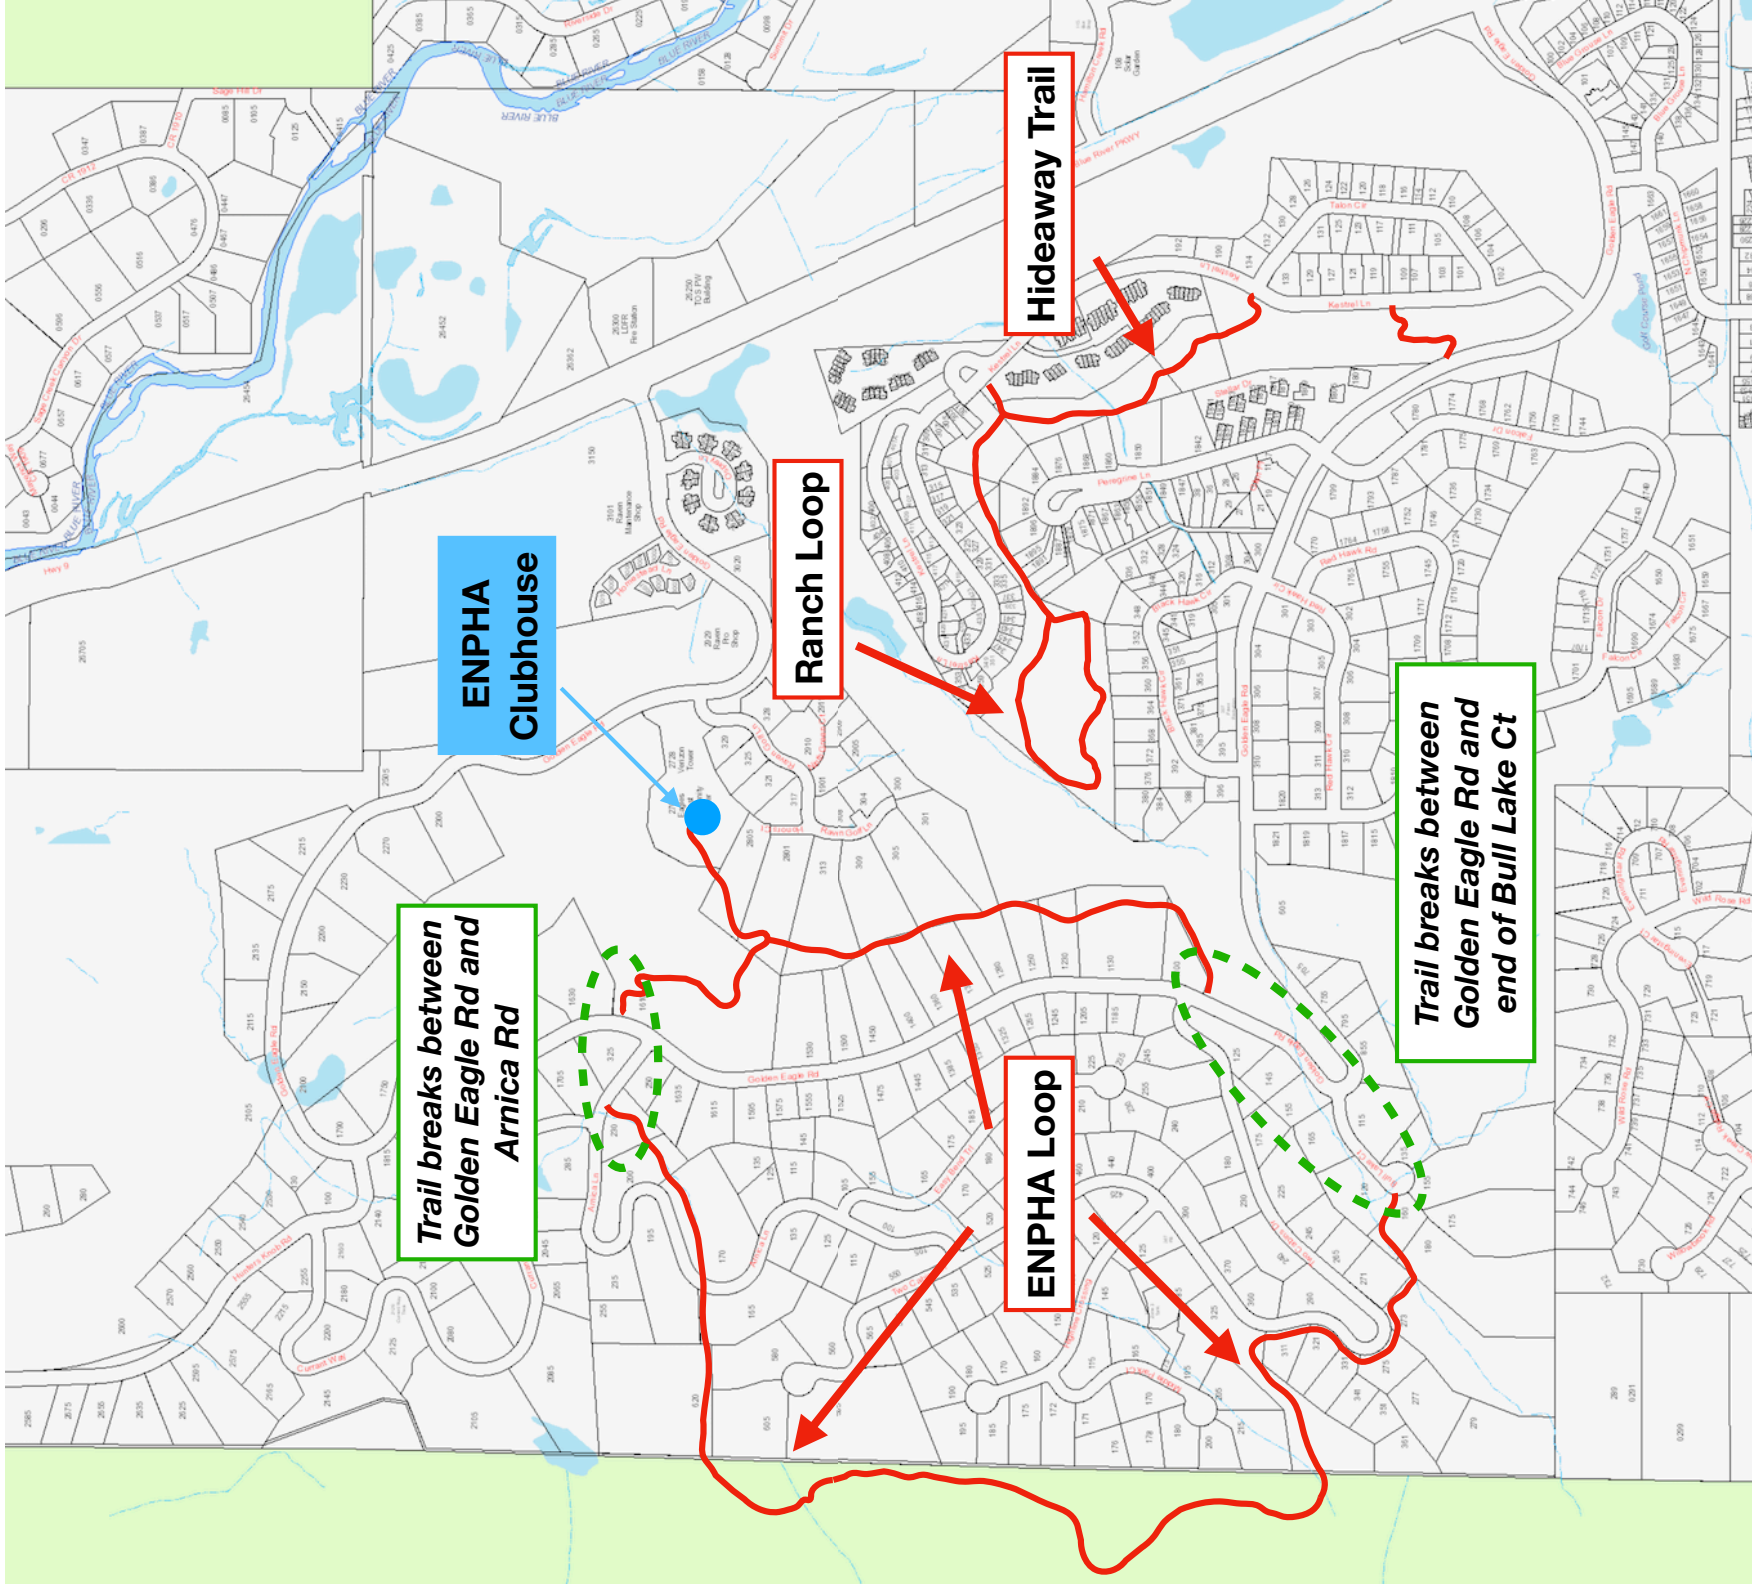

# ENPHA Trail Guide

# ENPHA Trail Guide

Trail breaks between Golden Eagle Rd and Arnica Rd

ENPHA Clubhouse

Ranch Loop

ENPHA Loop

Hideaway Trail

Trail breaks between Golden Eagle Rd and end of Bull Lake Ct